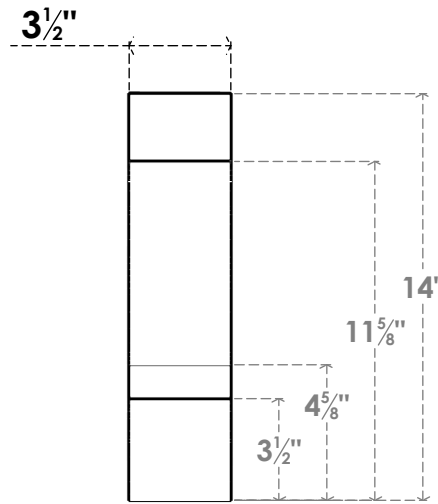

ITEM NUMBER: BRCPC035X06000X14000BOA

3 1/2"W X 6"D X 14"H BALBOA ARCHITECTURAL GRADE PVC CLOSED KNEE BRACE

SIDE PROFILE

FRONT PROFILE

ISOMETRIC

EKENA MILLWORK
 2300 WEST MAIN ST.
 CLARKSVILLE, TX 75426
 TOLL FREE: 866-607-0453
 WWW.EKENAMILLWORK.COM