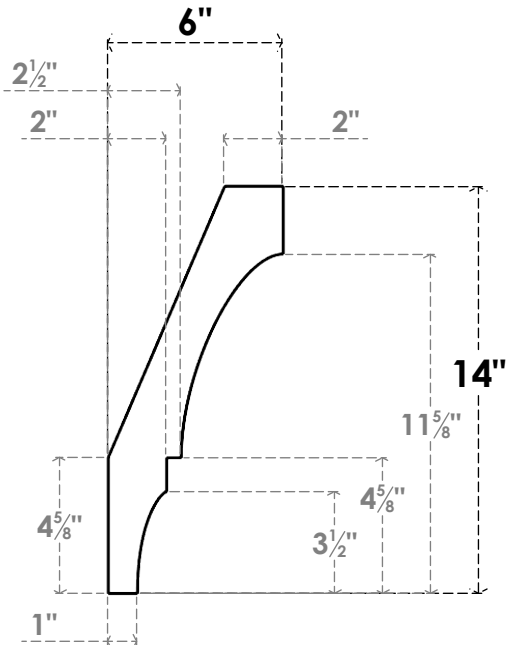

ITEM NUMBER: BRCPC035X06000X14000BOA

3 1/2"W X 6"D X 14"H BALBOA ARCHITECTURAL GRADE PVC CLOSED KNEE BRACE

SIDE PROFILE

FRONT PROFILE

ISOMETRIC

EKENA MILLWORK
 2300 WEST MAIN ST.
 CLARKSVILLE, TX 75426
 TOLL FREE: 866-607-0453
 WWW.EKENAMILLWORK.COM

NOTES

1. INSTALLATION TO BE COMPLETED IN ACCORDANCE WITH MANUFACTURER'S SPECIFICATIONS.
2. DRAWING MAY NOT BE TO SCALE
3. THIS DRAWING IS INTENDED FOR DESIGN AND PLANNING PURPOSES ONLY.
4. ALL INFORMATION CONTAINED HEREIN WAS CURRENT AT THE TIME OF DEVELOPMENT BUT MUST BE REVIEWED AND APPROVED BY THE PRODUCT MANUFACTURER TO BE CONSIDERED ACCURATE.
5. ARCHITECTURAL GRADE PVC PRODUCTS ARE MADE FROM EXPANDED CELLULAR PVC AND COME NATURALLY WHITE BUT MAY BE PAINTED